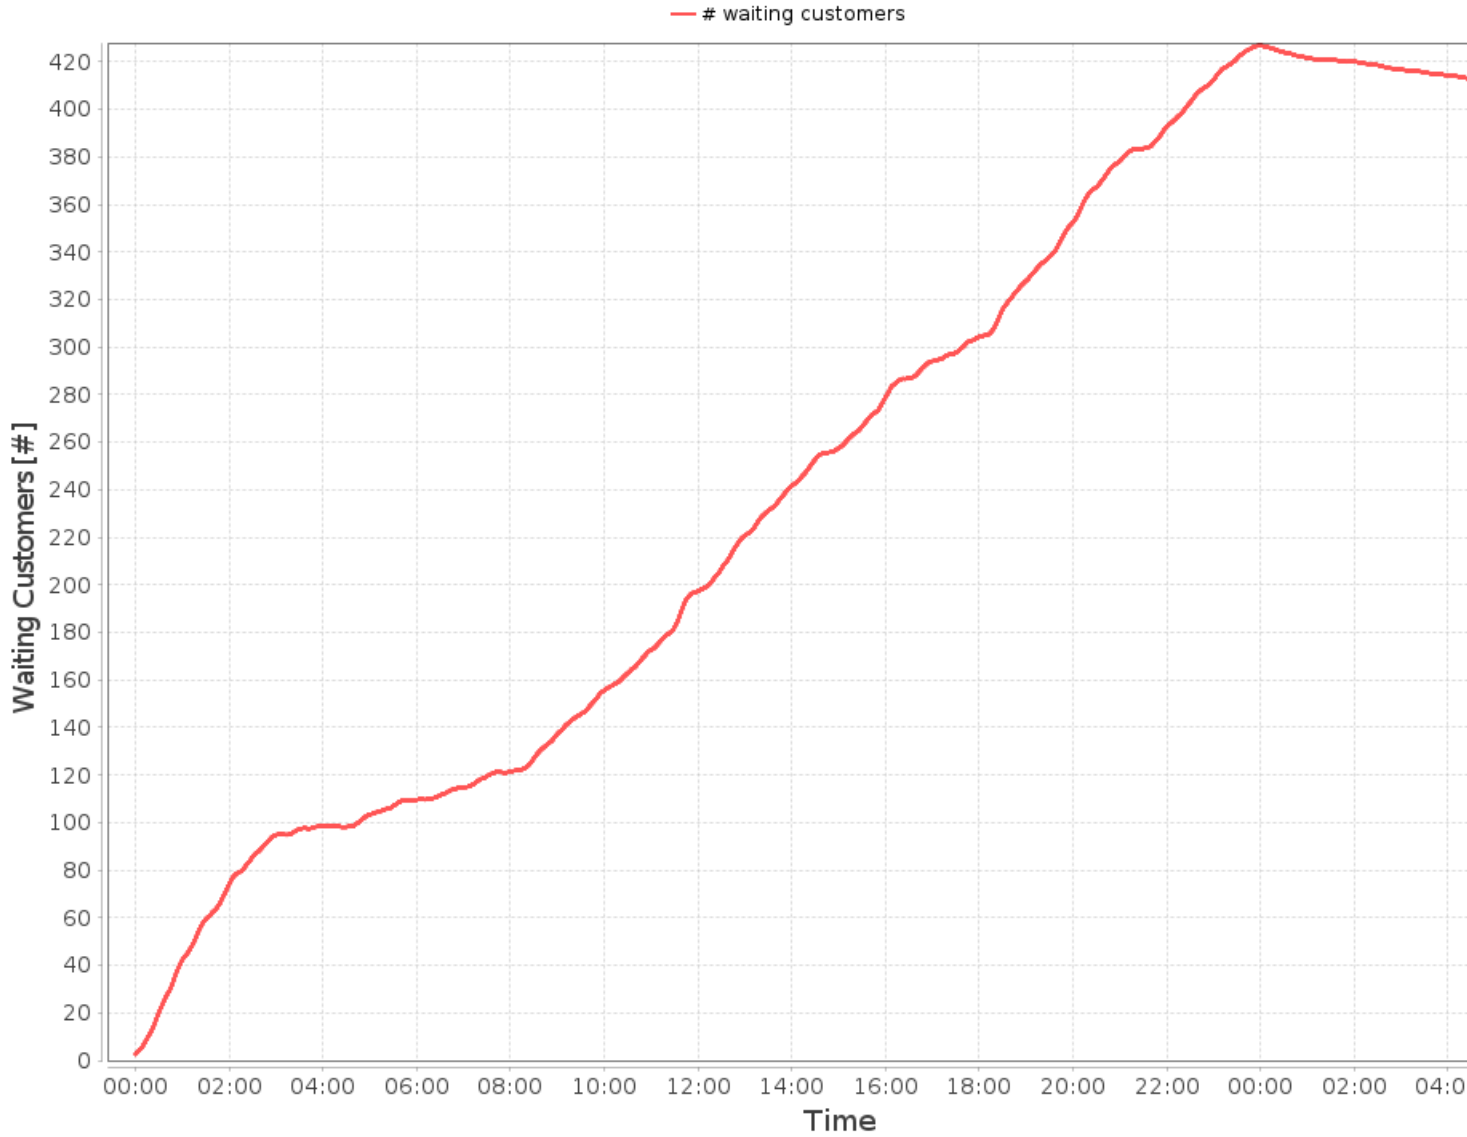

## Wait Times

10.0% quantile: 07:09:15  
50.0% quantile: 15:09:33  
95.0% quantile: 26:29:41  
Mean: 15:11:10  
Maximum: 27:36:04

# Number of Requests per Wait Time

# Waiting Customers per Day Time