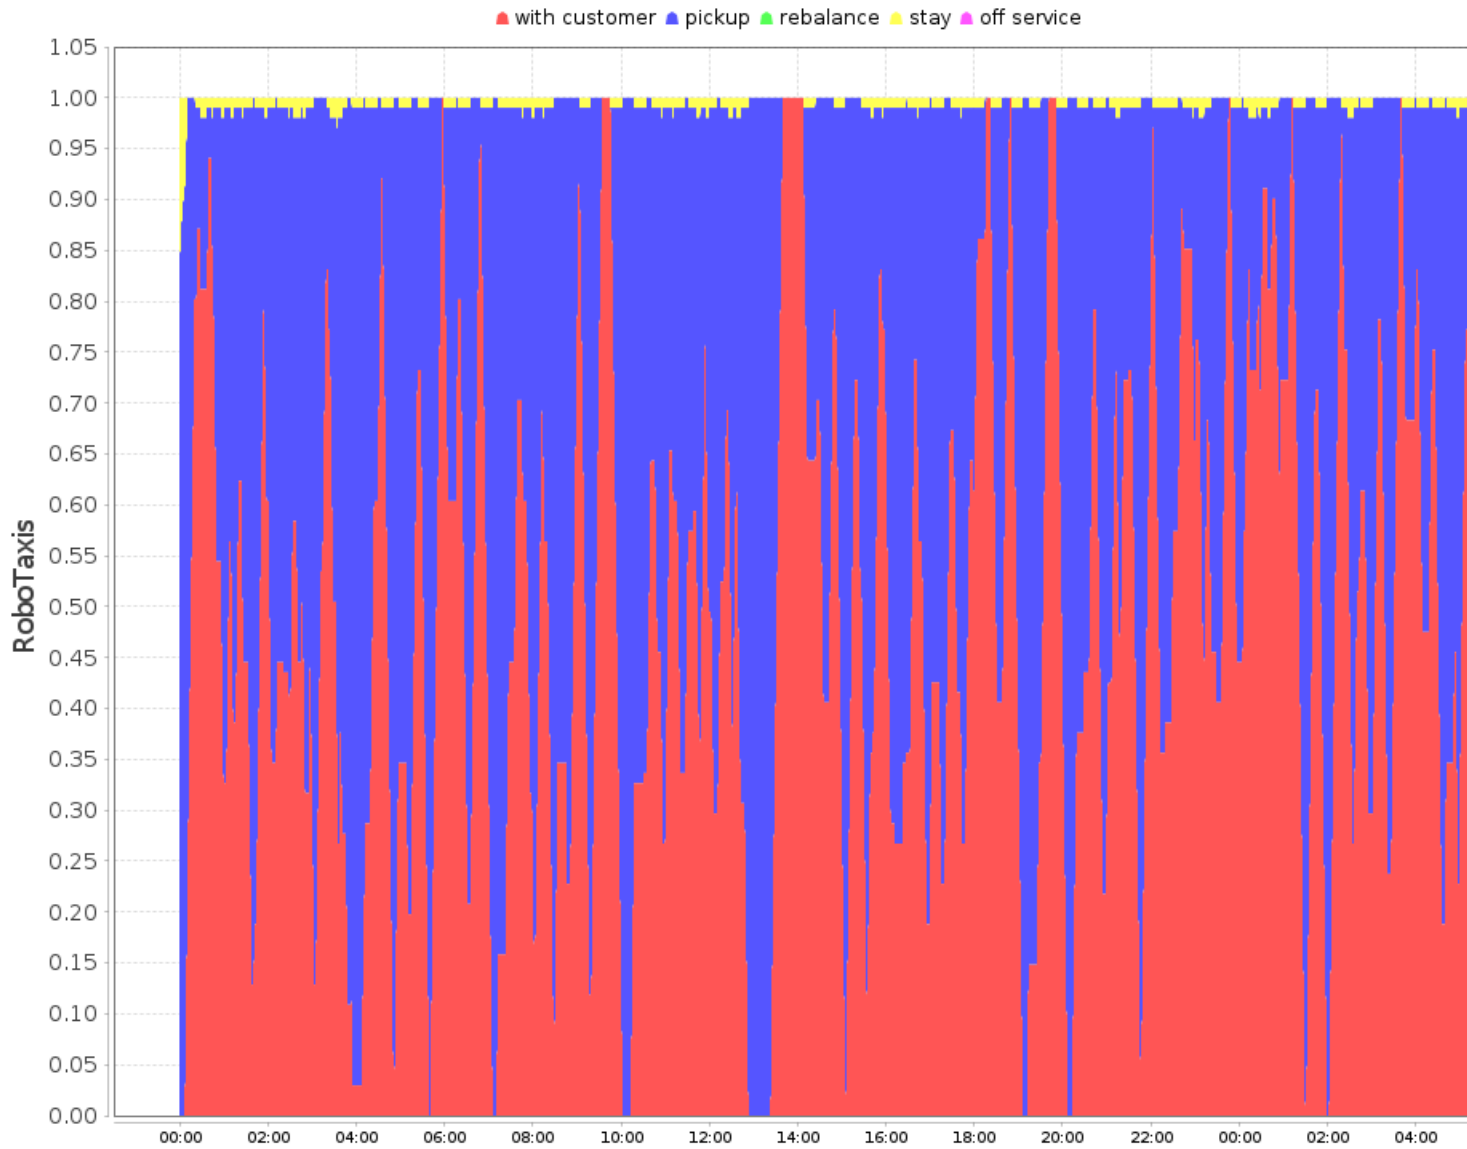

Status Distribution

Aido Scores

Scores during Simulation