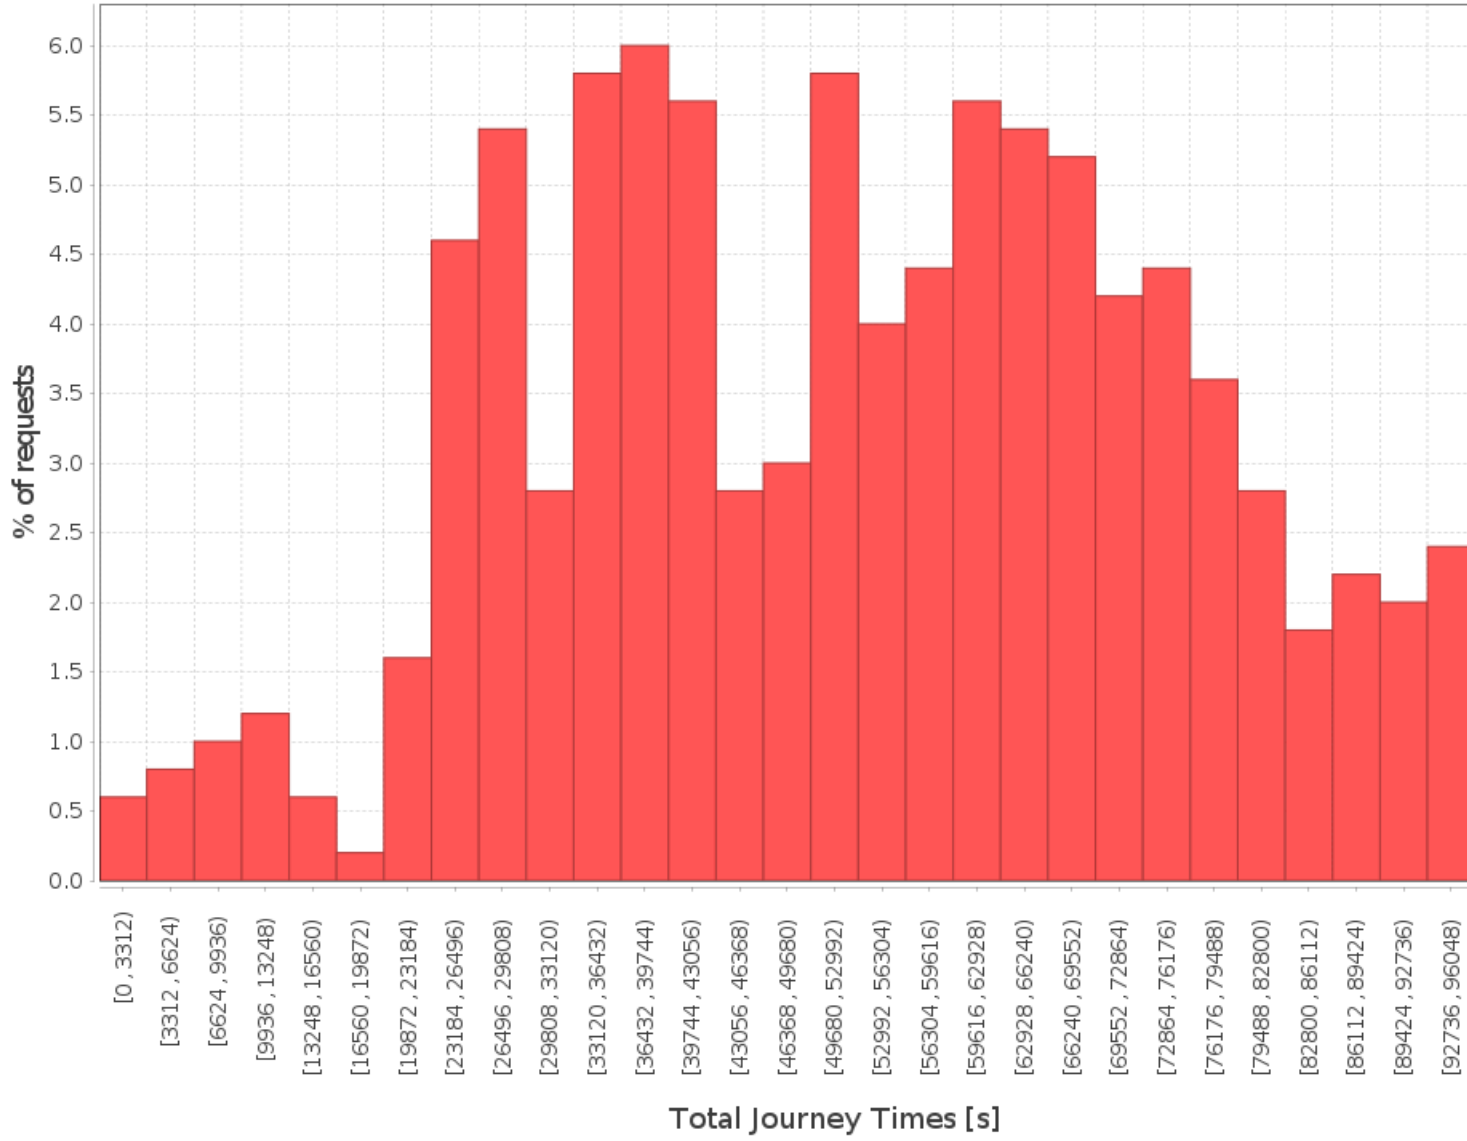

Number of Requests per Total Journey Time