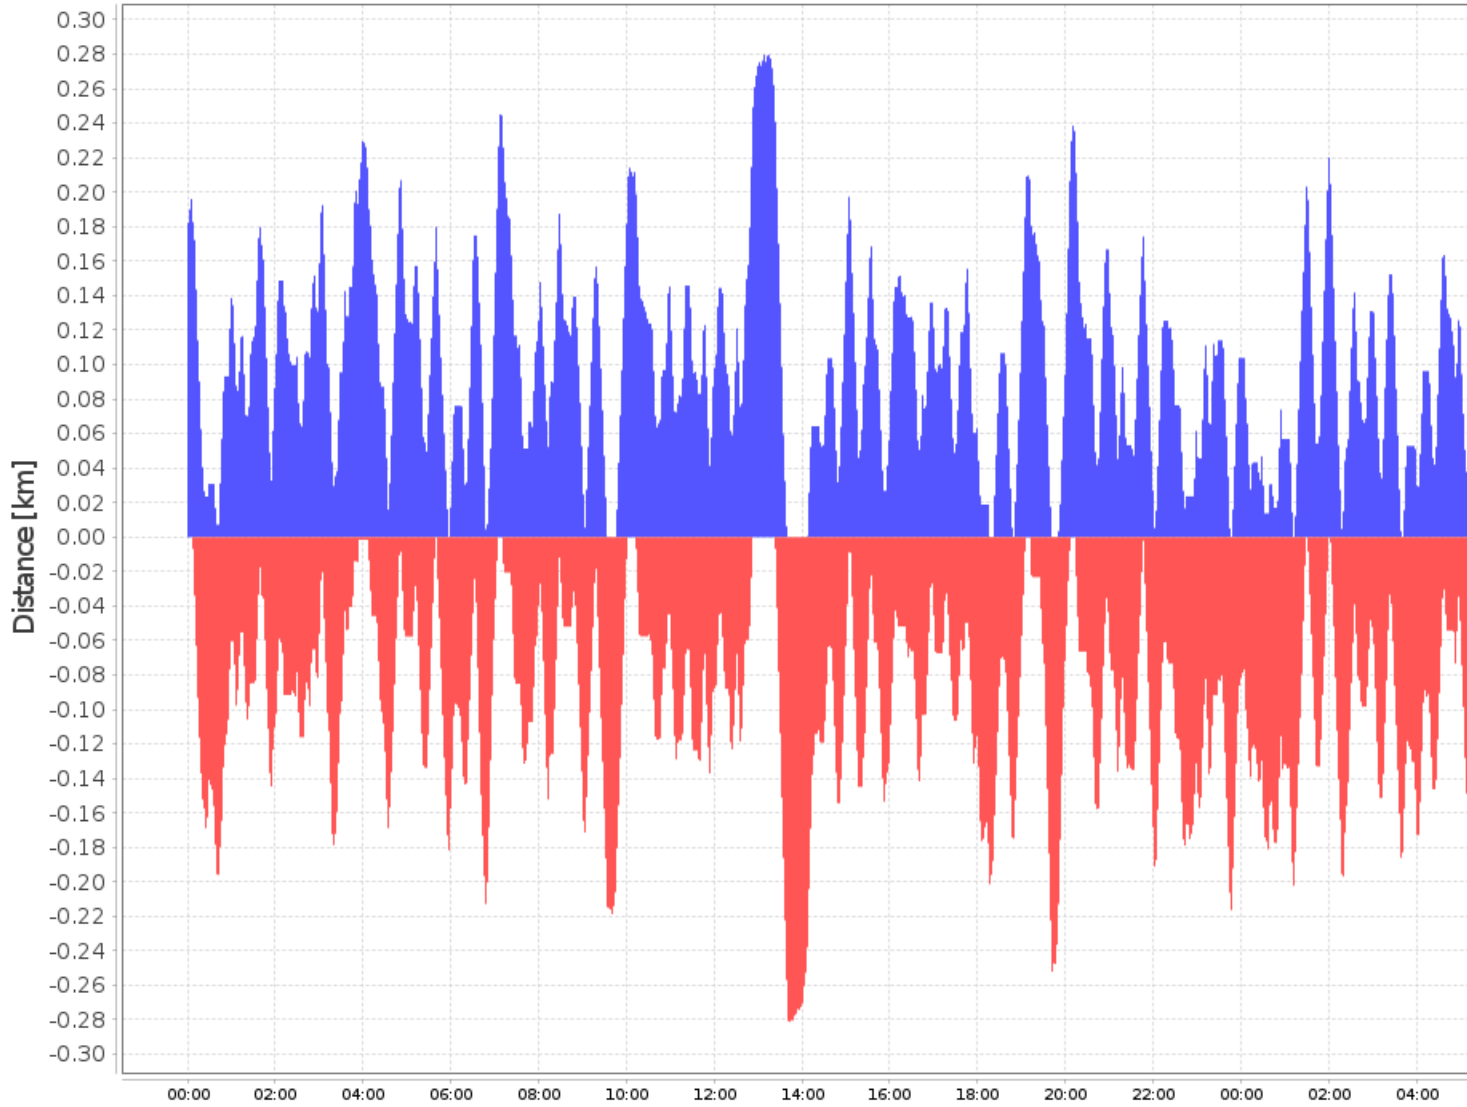

Fleet Efficiency

Distance Distribution over Day

▲ with customer ▲ pickup ▲ rebalance