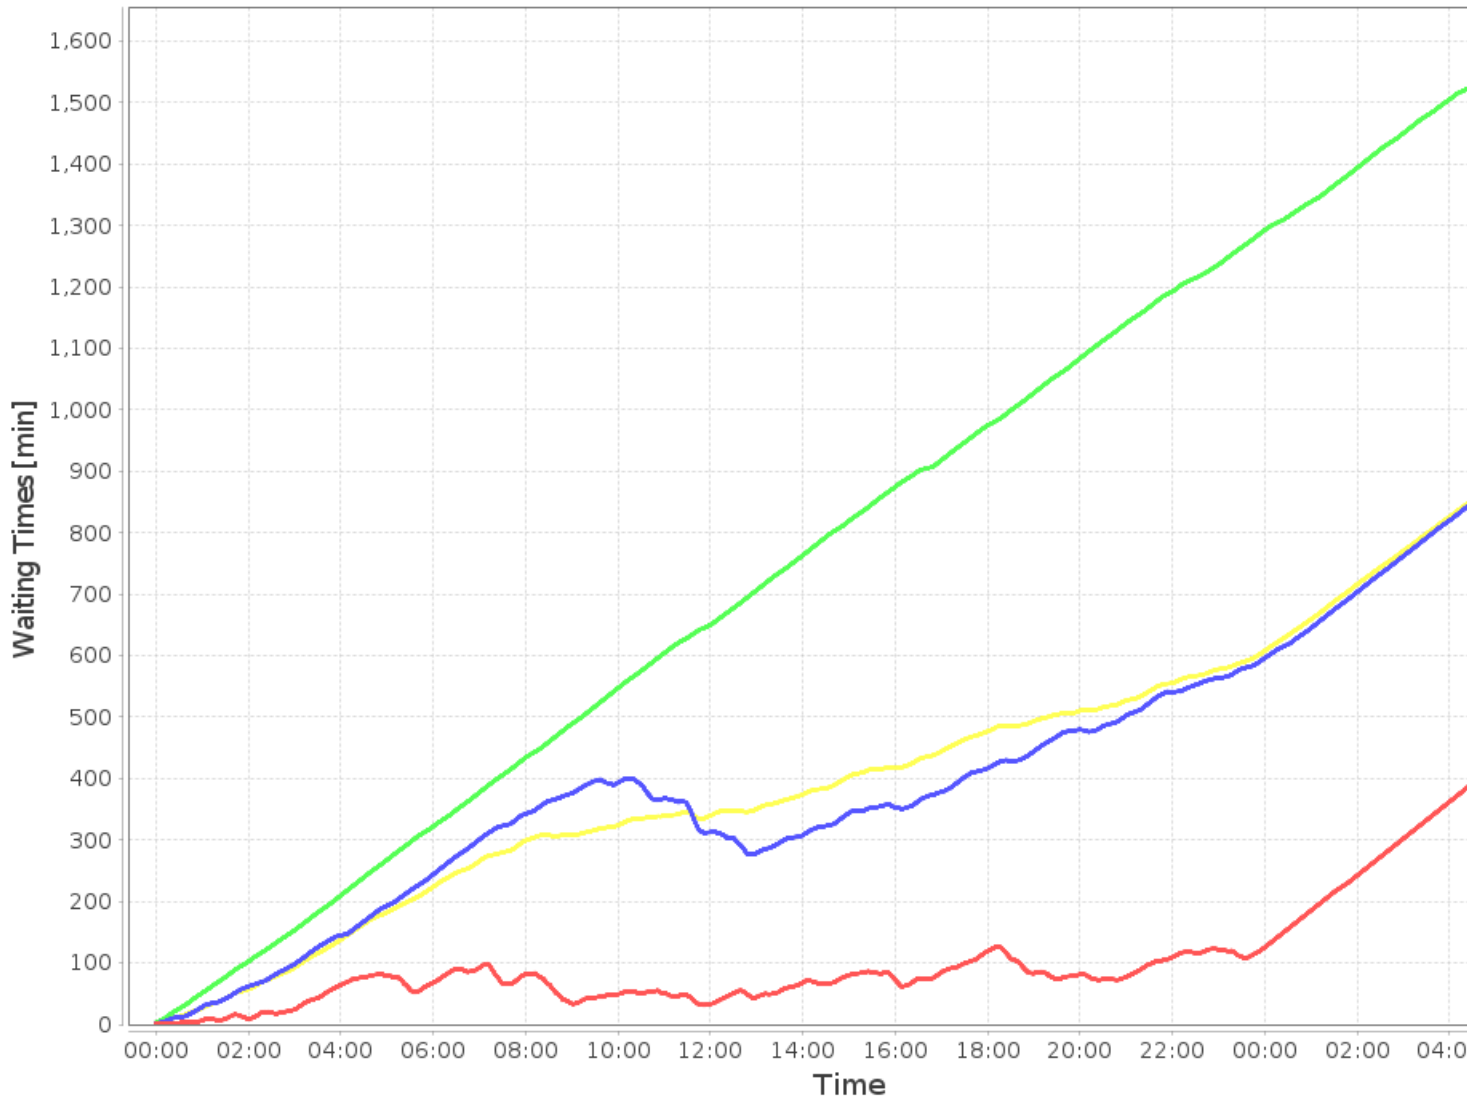

## Total Distance Distribution

## Wait Times

10.0% quantile: 07:09:15  
50.0% quantile: 15:09:33  
95.0% quantile: 26:29:41  
Mean: 15:11:10  
Maximum: 27:36:04

# Number of Requests per Wait Time

# Waiting Customers per Day Time